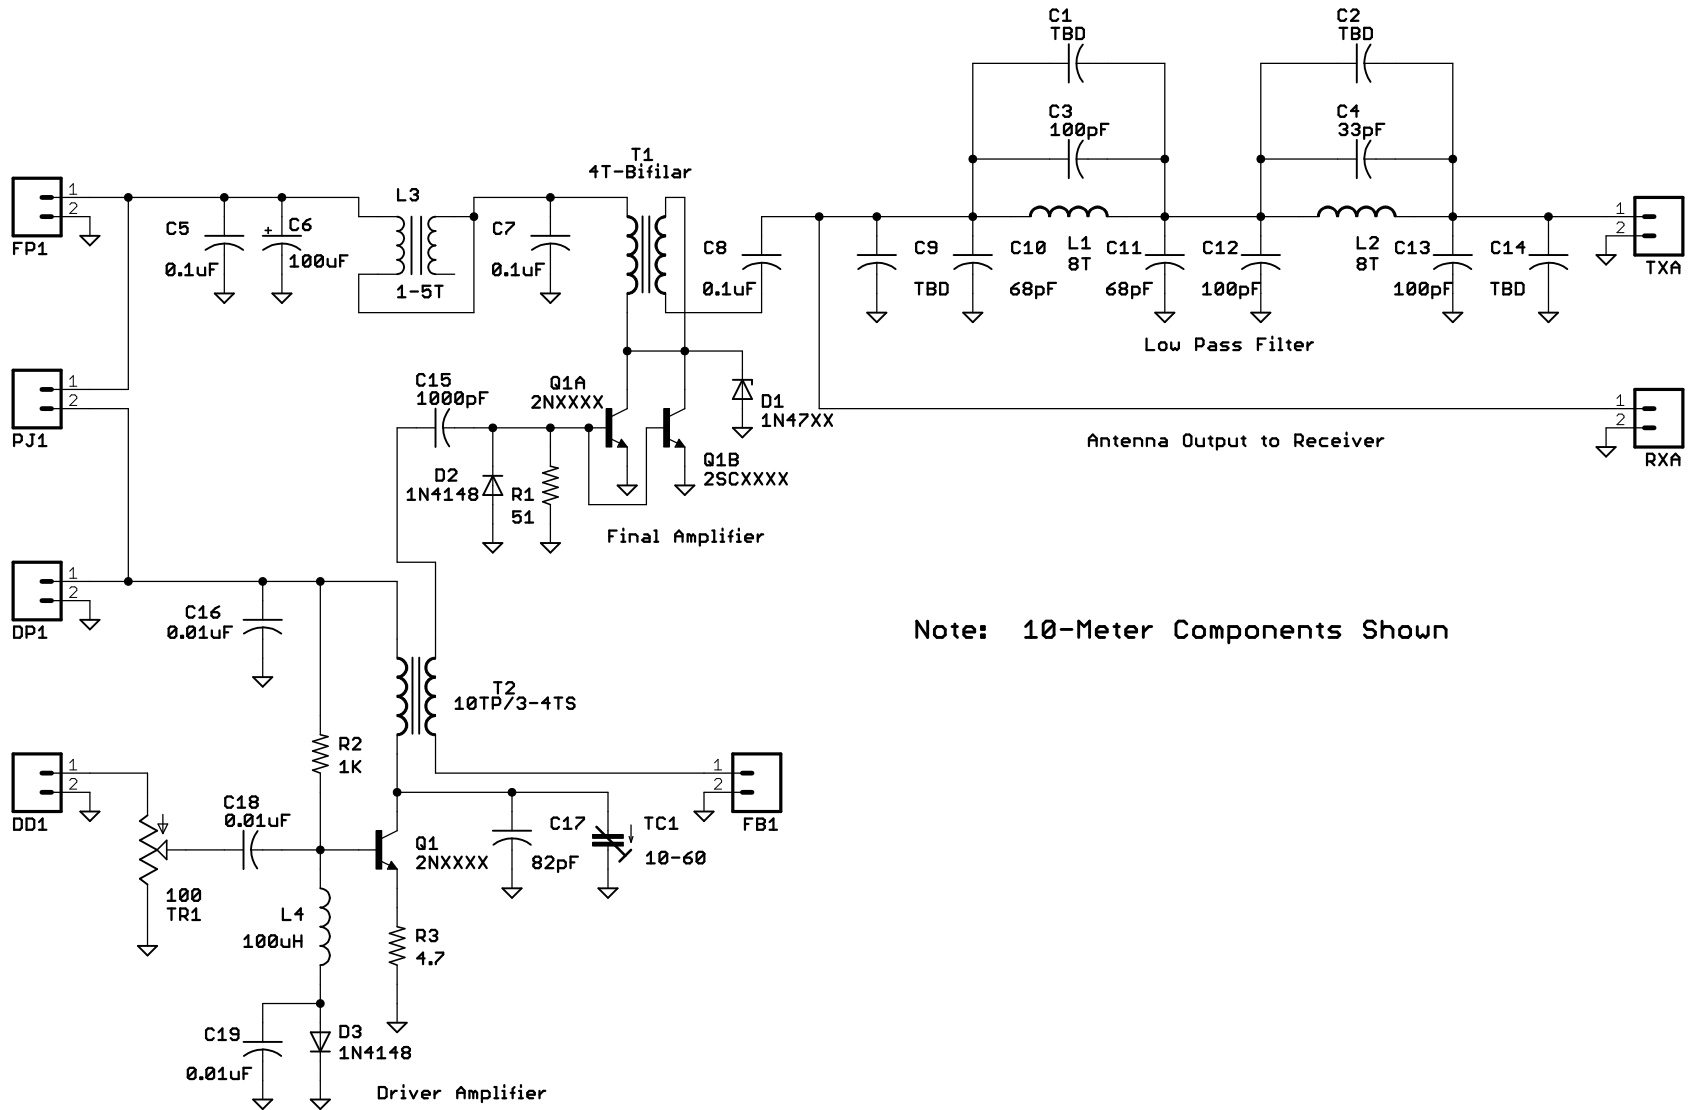

K8IQY - Designer Dream Board #2 V1.0C  
 Designed by: Jim Kortge, K8IQY  
 May 30, 2012  
 Copyright 2012 Forward

Note: 10-Meter Components Shown