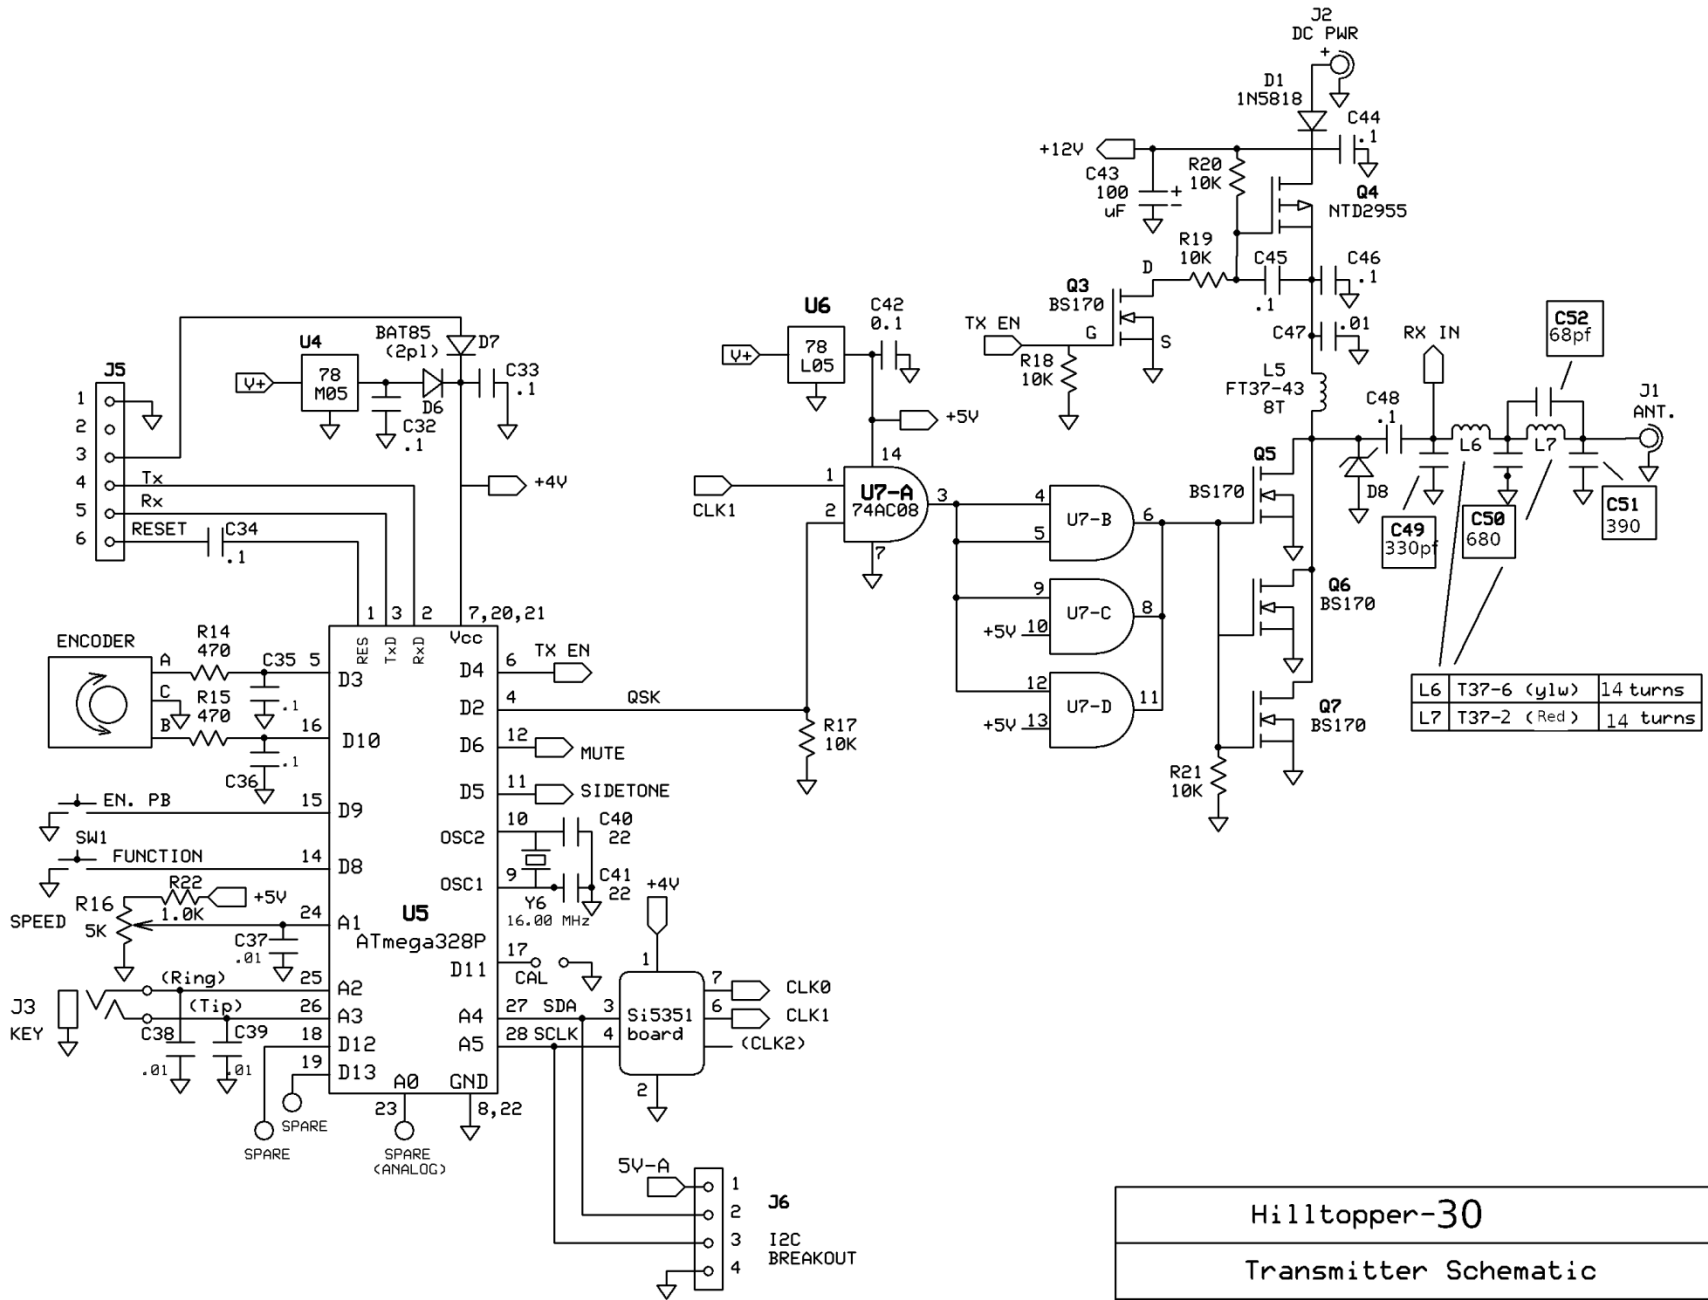

Hilltopper-30

Receiver Schematic

L6	T37-6 (ylw)	14 turns
L7	T37-2 (Red)	14 turns

Hilltopper-30

Transmitter Schematic

Dave Benson- K1SWL	Rev. -	Page 1
	10/21/2019	